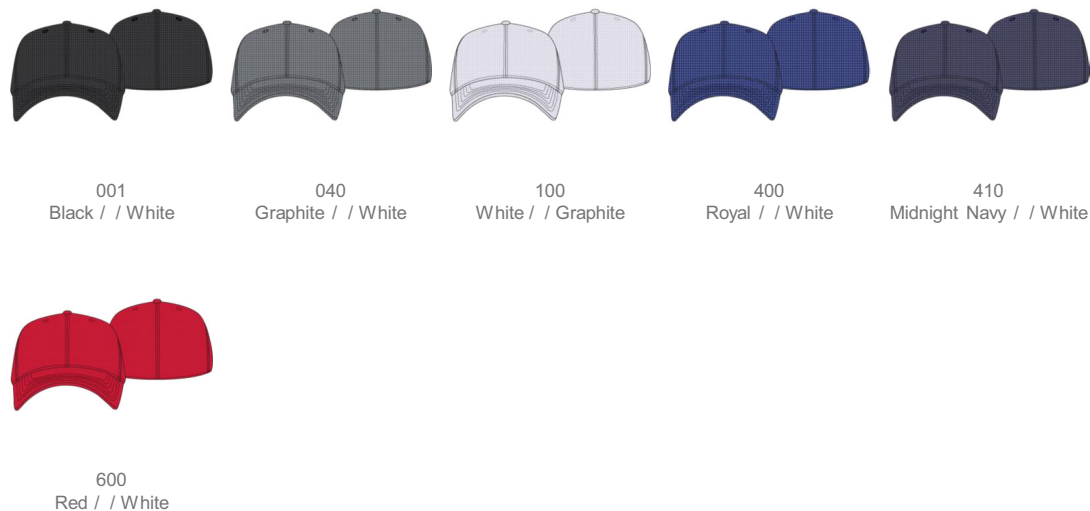

1325823

Men's Blank Blitzing Cap

0.00// 2018 M HW Fit // BODY: 100% Polyester

- UA Classic Fit features a pre-curved visor & structured front panels that maintain shape with a low profile fit
- Front panel backed with foam padding for added comfort
- UA Microthread fabric uses re-engineered fibers designed to give superior stretch & breathability
- Built-in HeatGear® sweatband wicks away sweat to keep you cool & dry
- Stretch construction provides a comfortable fit
- Embroidered side logo

CW#	Colorway Name	Ship Start	Ship End
001	Black / / White	Dec 20, 2019	Jun 14, 2020
040	Graphite / / White	Dec 20, 2019	Jun 14, 2020
100	White / / Graphite	Dec 20, 2019	Jun 14, 2020
400	Royal / / White	Dec 20, 2019	Jun 14, 2020
410	Midnight Navy / / White	Dec 20, 2019	Jun 14, 2020
600	Red / / White	Dec 20, 2019	Jun 14, 2020

Headwear