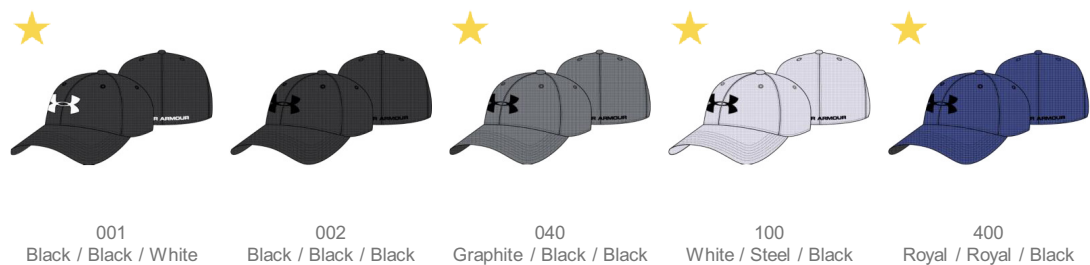

1325823

Men's Blank Blitzing Cap

0.00// 2018 M HW Fit // BODY: 100% Polyester

- UA Classic Fit features a pre-curved visor & structured front panels that maintain shape with a low profile fit
- Front panel backed with foam padding for added comfort
- UA Microthread fabric uses re-engineered fibers designed to give superior stretch & breathability
- Built-in HeatGear® sweatband wicks away sweat to keep you cool & dry
- Stretch construction provides a comfortable fit
- Embroidered side logo

CW#	Colorway Name	Ship Start	Ship End
001	Black / / White	Dec 20, 2019	Jun 14, 2020
040	Graphite / / White	Dec 20, 2019	Jun 14, 2020
100	White / / Graphite	Dec 20, 2019	Jun 14, 2020
400	Royal / / White	Dec 20, 2019	Jun 14, 2020
410	Midnight Navy / / White	Dec 20, 2019	Jun 14, 2020
600	Red / / White	Dec 20, 2019	Jun 14, 2020

Headwear

1305036

UA Men's Blitzing 3.0 Cap

0.00// 2018 M HW Fit // COMP1: 100% Polyester

- UA Classic Fit features a pre-curved visor & structured front panels that maintain shape with a low profile fit
- Front panel backed with foam padding for added comfort
- UA Microthread fabric uses re-engineered fibers designed to give superior stretch & breathability
- Built-in HeatGear® sweatband wicks away sweat to keep you cool & dry
- Stretch construction provides a comfortable fit
- Embroidered logos

CW#	Colorway Name	Ship Start	Ship End
001	Black / Black / White	Dec 20, 2019	Jun 14, 2020
002	Black / Black / Black	Dec 20, 2019	Jun 14, 2020
040	Graphite / Black / Black	Dec 20, 2019	Jun 14, 2020
100	White / Steel / Black	Dec 20, 2019	Jun 14, 2020
400	Royal / Royal / Black	Dec 20, 2019	Jun 14, 2020

Headwear