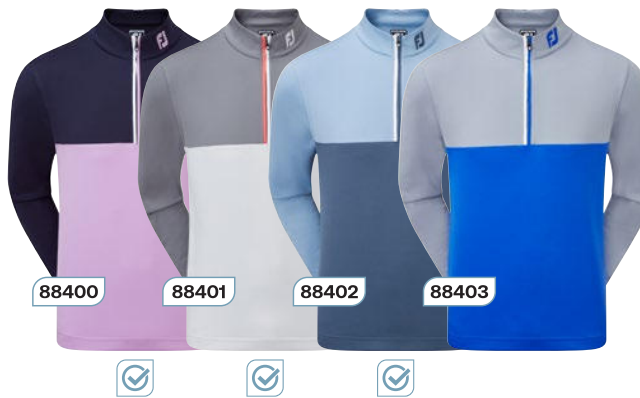

SRP: 115,00€

NEW COLOUR BLOCK CHILL-OUT 

SRP: 125,00€

NEW SPACE DYE FLEECE FULL-ZIP MIDLAYER 

SRP: 135,00€

STRETCH PIQUE SOLID - TRADITIONAL FIT

SRP: 75,00€

91788