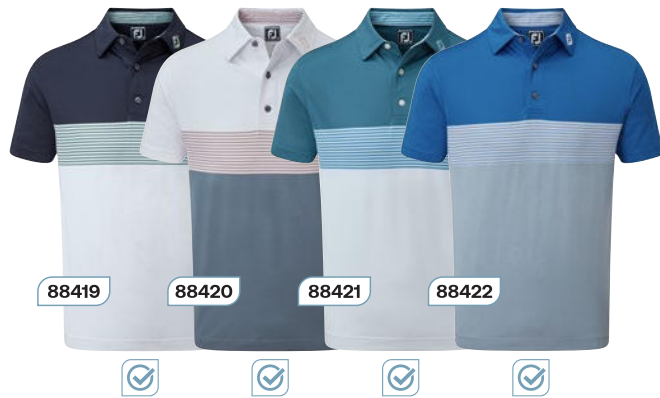

SRP: 115,00€

NEW COLOUR BLOCK CHILL-OUT 

SRP: 125,00€

NEW SPACE DYE FLEECE FULL-ZIP MIDLAYER 

SRP: 135,00€

STRETCH PIQUE SOLID - TRADITIONAL FIT

SRP: 75,00€

91788