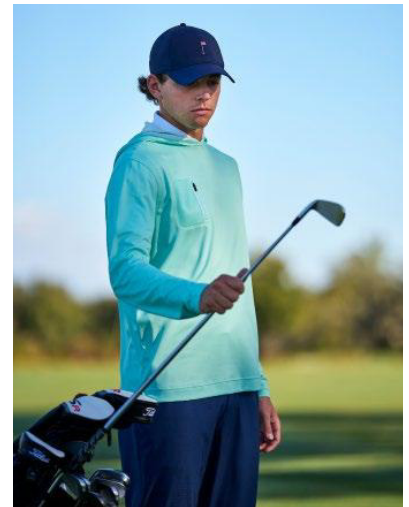

2024 SPRING SUMMER MEN'S BOTTOMS & TEMPOSERIES

PERFORMANCE TAPERED FIT TROUSERS (Size chart B)

90168

90169

90170

90383

80159

FJ PAR GOLF TROUSERS (Size chart B)

80160

80161

80162

PERFORMANCE REGULAR FIT SHORTS

90178

90179

90180

90186

80163

FJ PAR GOLF SHORTS

80164

80165

80166

80168

PERFORMANCE REGULAR FIT TROUSERS (Size chart A)

90164

90165

90166

TROUSERS SIZE CHARTS

		Waist						
		30	32	34	36	38	40	42
Length	30							
	32							
	34							

SIZE CHART B

		Waist						
		30	32	34	36	38	40	42
Length	30							
	32							
	34							
	36							

SIZE CHART A

FJ TEMPO SERIES

SUN PRO HOODIE* ALL-NEW

81666

81667

TECH MIDLAYER* ALL-NEW

81668

81669

81670

LIGHTWEIGHT SOFTSHELL VEST* ALL-NEW

81671

81672

PART OF THE OUTERWEAR SALES PROGRAM