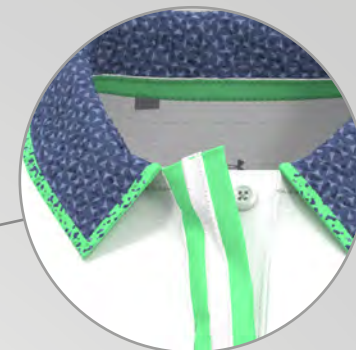

FIRST SHIP

20 JAN 2024

END SHIP

19 JUN 2024

WOMEN'S DELIVERY ONE

MATRIX
VAPOR GREEN
STARLIGHT

Printed woven collar with contrast tipping

3 button covered placket