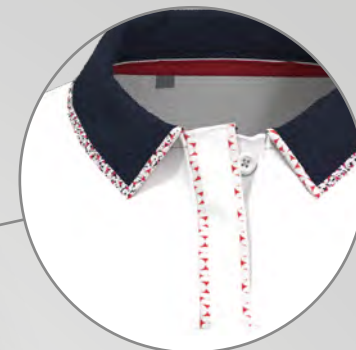

19 JUN 2024

WOMEN'S DELIVERY ONE

RED SOLSTICE
COHO
STARLIGHT

Woven collar with printed tippig

Straight hem shape

3-button covered placket

WOMEN'S DELIVERY ONE

ISO-CHILL SS POLO
1382814