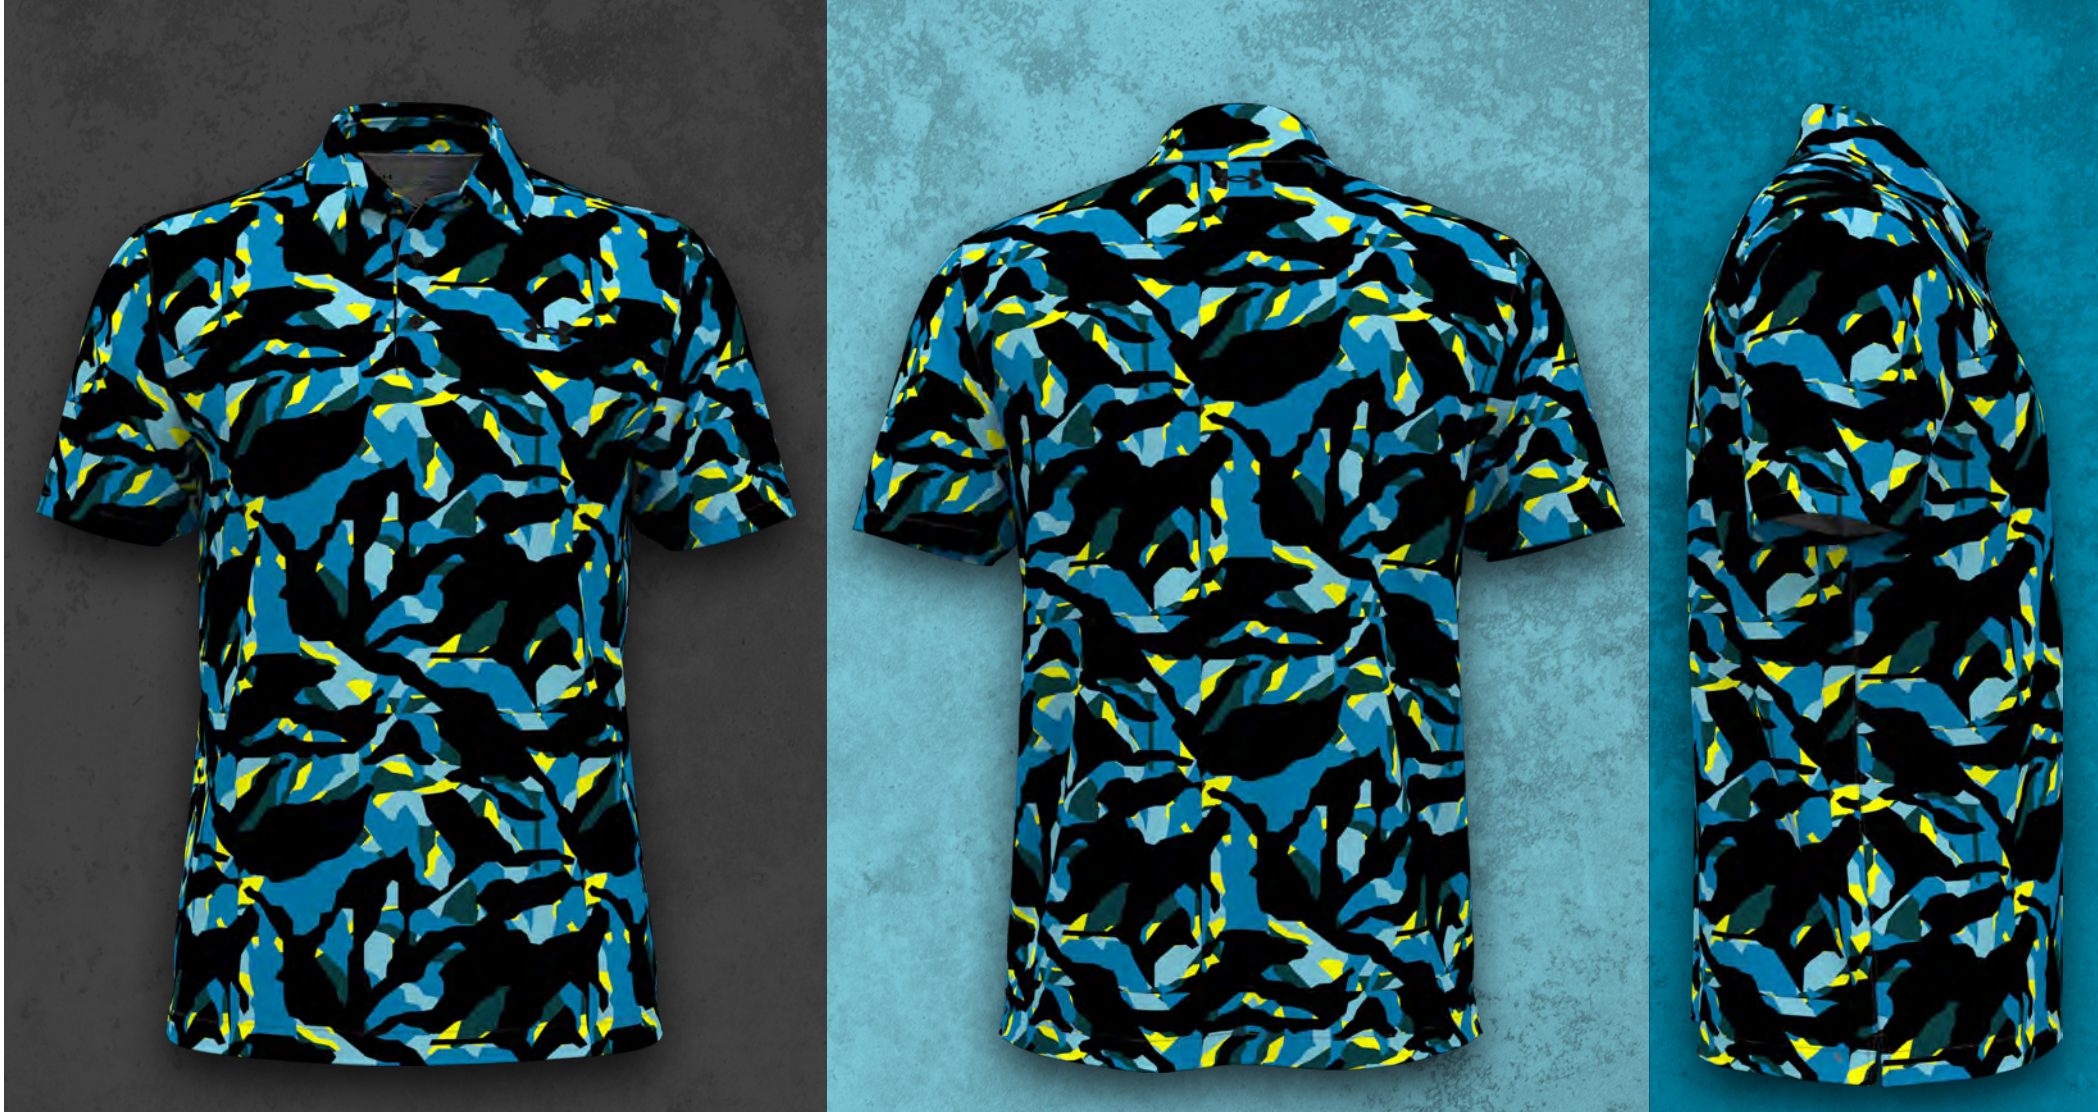

1378677

UA PLAYOFF 3.0 RIGID LAYERS POLO

XS-4XL // BODY: 95% Polyester, 5% Elastane