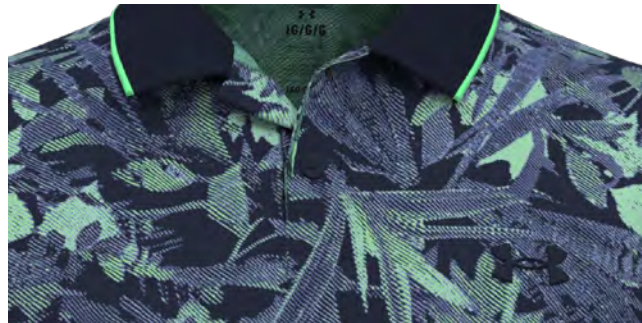

CODE	COLOUR	FIRST SHIP	END SHIP
350	MATRIX GREEN / / MIDNIGHT NAVY	20 MAR 2024	31 MAY 2024